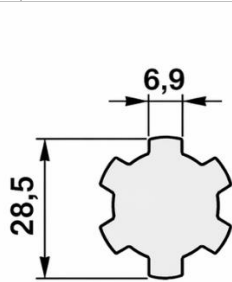

DATA SHEET – DIMENSIONS

PTO ADAPTER WITH FLANGE

ITEM	INTERNAL PROFILE	FLANGE Ø (mm)	FLANGE THICKNESS (mm)	TOTAL LENGTH (mm)
100229	1" 3/8 - 6 spline	120	10	80
14824	1" 3/8 - 21 spline		12	
14823	1" 3/4 - 6 spline	150	12	
12182	1" 3/4 - 20 spline		12	

1"1/8 Z=6

1"3/8 Z=6

1"3/4 Z=6