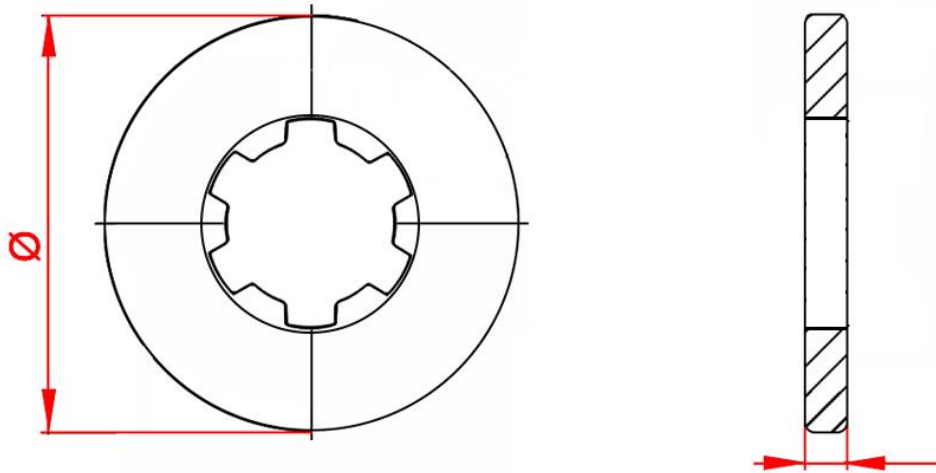

DATA SHEET – DIMENSIONS

PTO ADAPTER WITH FLANGE

ITEM	INTERNAL PROFILE	FLANGE Ø (mm)	FLANGE THICKNESS (mm)	TOTAL LENGTH (mm)
100229	1" 3/8 - 6 spline	120	10	80
14824	1" 3/8 - 21 spline		12	
14823	1" 3/4 - 6 spline	150	12	
12182	1" 3/4 - 20 spline		12	

1"1/8 Z=6

1"3/8 Z=6

1"3/4 Z=6