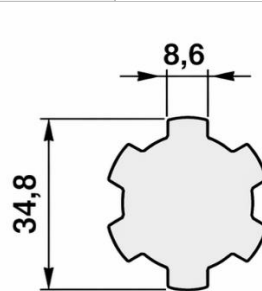

DATA SHEET – DIMENSIONS

PTO ADAPTER WITH FLANGE

ITEM	INTERNAL PROFILE	FLANGE Ø (mm)	FLANGE THICKNESS (mm)	TOTAL LENGTH (mm)
100229	1" 3/8 - 6 spline	120	10	80
14824	1" 3/8 - 21 spline		12	
14823	1" 3/4 - 6 spline	150	12	
12182	1" 3/4 - 20 spline		12	

1"1/8 Z=6

1"3/8 Z=6

1"3/4 Z=6