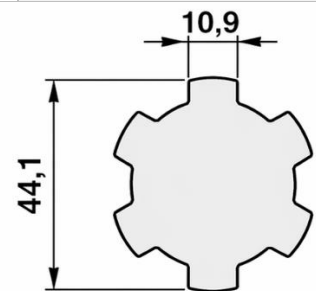

DATA SHEET – DIMENSIONS

PTO ADAPTER WITH FLANGE

ITEM	INTERNAL PROFILE	FLANGE Ø (mm)	FLANGE THICKNESS (mm)	TOTAL LENGTH (mm)
100229	1" 3/8 - 6 spline	120	10	80
14824	1" 3/8 - 21 spline		12	
14823	1" 3/4 - 6 spline	150	12	
12182	1" 3/4 - 20 spline		12	

1"1/8 Z=6

1"3/8 Z=6

1"3/4 Z=6